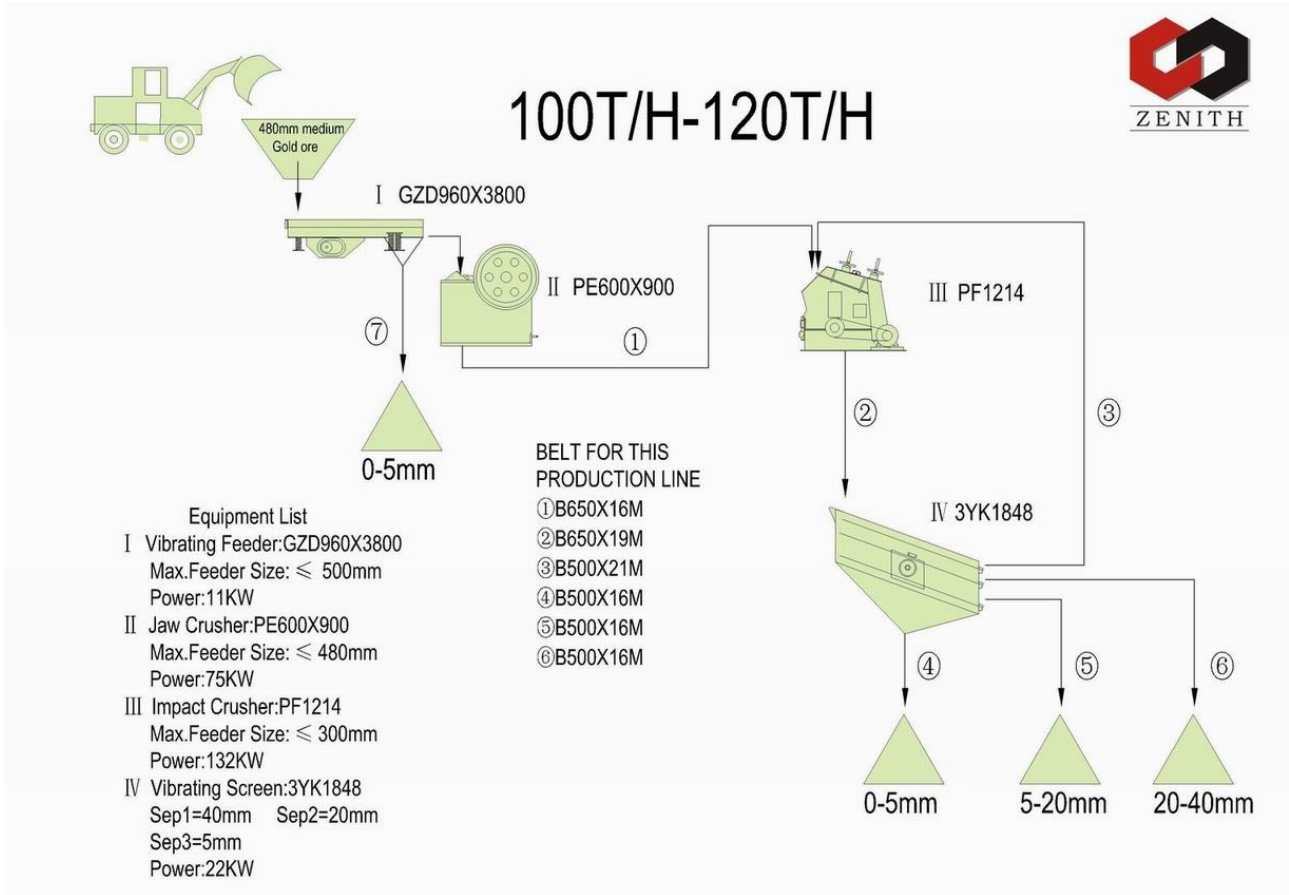

E-mail: webmaster@zenithdream.com

Stone Processing Plant (100-120TPH)

100-120TPH (output 100-120 ton per hour) stone processing plant set Jaw crusher model PE600X900 as primary crushing, easy-changeable wearing parts of the crushing equipments are of high quality with abrasive characteristics, which decreasing the production cost, but increasing output greatly.

By replacing different screen mesh sizes, various final products are gettable, or alternatively, VSI crusher is expected to work together for making sand as final products.

Tailor-made dust catcher or dust cover can also serve to this plant.

This crushing plant is very popular in Africa, Middle East, India, South Africa, Sudan, they are applied in granite, basalt, limestone, iron mines.